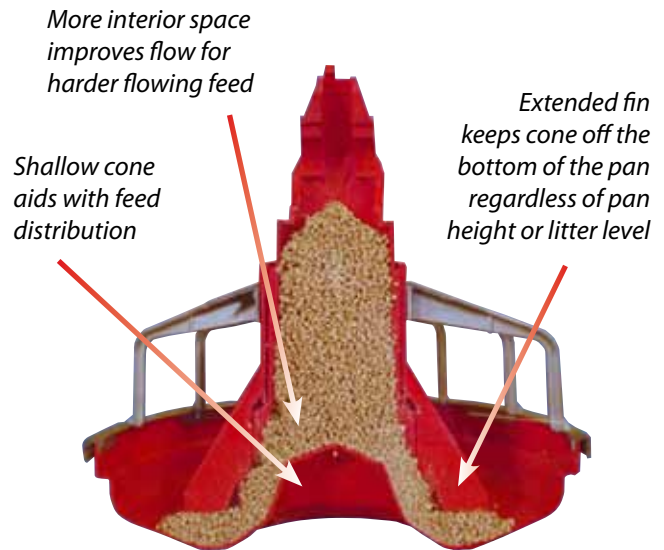

## Featuring the Extended Fin Model of the Well-Known Chore-Time® Original Feeder

### Extended Fin Model Helps Maintain Feed Flow

- Longer anti-rake fins keep the cone off the bottom of the pan – permits more feed in the pan when the windows are closed with the pan on the floor.
- Fixed height at the bottom helps maintain feed flow at all times, regardless of pan height or litter level.
- Unique pan profile uses a shallow cone molded into the center of the pan. This short raised area within the upper feed cone aids with feed distribution, both through the flood windows and into the pan.
- All Chore-Time Model C2® Plus feeder pans feature Chore-Time's extended five-year prorated warranty. (See Chore-Time's full written warranty for complete warranty details.)